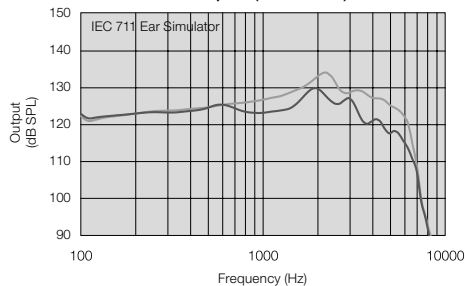

ReSound Up Smart™

Technical specifications

		UPS77-DLW Open		UPS77-DLW Closed		
		IEC 60118-0 IEC 711 Ear simulator	IEC 60118-7 ANSI S3.22 2cc coupler	IEC 60118-0 IEC 711 Ear simulator	IEC 60118-7 ANSI S3.22 2cc coupler	
Reference test gain (60 dB SPL input)	1600 Hz/HFA	44	41	47	47	dB
Full-on gain (50 dB SPL input)	Max.	62	51	66	59	dB
	1600 Hz/HFA	53	46	56	52	
Maximum output (90 dB SPL input)	Max.	130	122	134	128	dB SPL
	1600 Hz/HFA	126	118	130	123	
Total harmonic distortion	500Hz	0.2	0.1	0.5	0.4	%
	800 Hz	0.5	0.2	0.6	0.4	
	1600 Hz	0.4	0.5	0.6	0.5	
Telecoil sensitivity (1 mA/m input)	Max.	91	-	94	-	dB SPL
Full-on Telecoil sensitivity @ 1mA/m	1600 Hz / HFA	81	75	84	81	
HFA – SPLIV @ 31.6 mA/m (ANSI)	HFA	-	99	-	106	
Equivalent input noise w/o Noise reduction		23	23	23	22	dB SPL
1/3 Octave Equivalent input noise, w/o Noise reduction		10		10		
Frequency range (DIN 45605/ANSI)		100-6900	100-6770	100-7080	100-6850	Hz
Current drain		1.1	1.2	1.1	1.2	mA

Data in accordance with IEC 60118-0, IEC 60118-7;
Supply Voltage 1.3 V.

Patents pending

All specifications are subject to change without notice

400310000-CB-14.08-Rev.C

Maximum Output (OSPL 90)