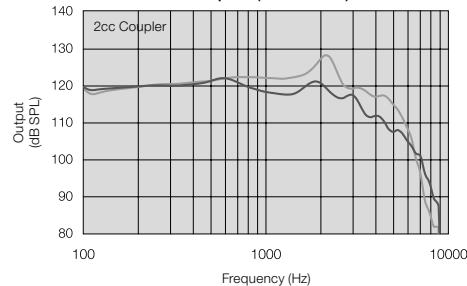

Full-On and Reference Test Gain

Full-On and Reference Test Gain

Telecoil response  
Input level 10 mA/m

Input/Output Response

Measured according to IEC 60 118-0 1983, amendment 1994; at 1.3 V, impedance 6.2 ohms and 23°C on O.E.S. according to IEC711 1981, resp on 2cc according to IEC60118-7 2nd edition 2005 (DIN average calculated at 500 Hz, 1000 Hz and 2000 Hz; HFA average calculated at 1000 Hz, 1600 Hz and 2500 Hz; 0 dB SPL sound pressure equals 20µPa). All measurements without DSP features activated unless indicated otherwise.

■ Open  
■ Closed

**Basic settings:**

Full-on Gain, Reference Test Gain  
MPO = Maximum Peak Output  
Maximum Band Width

**ReSound A/S**  
Lautrupbjerg 7  
DK-2750 Ballerup, Denmark  
Tel.: +45 45 75 11 11  
Fax: +45 45 75 11 19  
www.resound.com