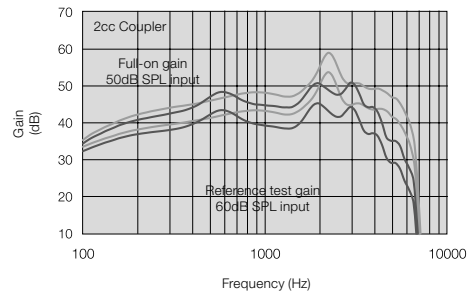

Full-On and Reference Test Gain

Full-On and Reference Test Gain

Telecoil response  
Input level 10 mA/m

Input/Output Response

Measured according to IEC 60 118-0 1983, amendment 1994; at 1.3 V, impedance 6.2 ohms and 23°C on O.E.S. according to IEC711 1981, resp on 2cc according to IEC60118-7 2nd edition 2005 (DIN average calculated at 500 Hz, 1000 Hz and 2000 Hz; HFA average calculated at 1000 Hz, 1600 Hz and 2500 Hz; 0 dB SPL sound pressure equals 20µPa). All measurements without DSP features activated unless indicated otherwise.

■ Open  
■ Closed

**Basic settings:**

Full-on Gain, Reference Test Gain  
MPO = Maximum Peak Output  
Maximum Band Width

**ReSound A/S**  
Lautrupbjerg 7  
DK-2750 Ballerup, Denmark  
Tel.: +45 45 75 11 11  
Fax: +45 45 75 11 19  
www.resound.com