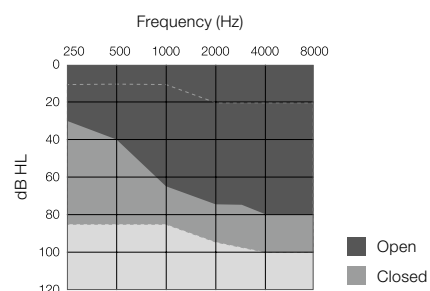

●	●	●
ReSound SmartRange chip			
Surround Sound by ReSound			
Model			
WARP™ Compression - number of bands	17	17	9
Environmental Classifier	●	●	●
Sound Shaper™	●	●	●
Clean			
NoiseTracker™ II	●	○	○
Personalized Noise Reduction	●		
WindGuard™	●	○	○
Expansion	●	○	○
Balance			
Binaural Directionality™	●		
Directional Mix Processor	●	●	●
- Adjustable directional mix	●		
Natural Directionality™ II	●	●	
Synchronized SoftSwitching™	●	●	
SoftSwitching™			●
AutoScope Adaptive Directionality™	●		
MutiScope Adaptive Directionality™	●	●	
Adaptive Directionality			●
Binaural Environmental Optimizer™ II	●		
Environmental Optimizer™ II	●		
Environmental Optimizer™		●	
Stabilize			
DFS Ultra™ II	●	●	●
- Music Mode™	●	●	●
Auto DFS™	●	●	●
Convenience Features			
Synchronized Push Button	●	●	●
Synchronized Volume Control	●	●	●
SmartStart™	●	●	●
PhoneNow™	●	●	●
Comfort Phone™	●	●	●
iSolate™ nanotech	●	●	●
Fitting Features			
Gain Handles	9	9	9
Fully Flexible Programs	4	4	4
Synchronized Acceptance Manager	●	●	●
Onboard Analyzer™ II	●	●	●
In Situ Audiometry	●	●	●
Wireless connectivity			
2.4 GHz Wireless Technology	●	●	●
2.4 GHz Device-to-Device Communication	●	●	●
Direct audio streaming (Made for iPhone)	●	●	
Wireless fitting with Airlink™	●	●	●
ReSound Unite™ TV Streamer 2	●	●	●
ReSound Unite™ Remote Control 2	●	●	●
ReSound Unite™ Phone Clip+	●	●	●
ReSound Unite™ Mini Microphone	●	●	●
ReSound Control™ app (Phone Clip+ required)	●	●	●
ReSound Smart™ app	●	●	

○ Standard
● Advanced
● Ultimate

Fitting Range

ReSound Up Smart is compatible with iPhone 5s, iPhone 5c, iPhone 5, iPad Air, iPad (4th generation), iPad mini with Retina display, iPad mini and iPod touch (5th generation) using iOS 7.X or later. Apple, the Apple logo, iPhone, iPad and iPod touch are trademarks of Apple Inc., registered in the U.S. and other countries.

ReSound

rediscover hearing