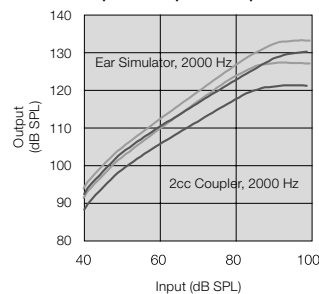

Full-On and Reference Test Gain

Full-On and Reference Test Gain

Telecoil response  
Input level 10 mA/m

Input/Output Response

Measured according to IEC 60 118-0 1983, amendment 1994; at 1.3 V, impedance 6.2 ohms and 23°C on O.E.S. according to IEC711 1981, resp on 2cc according to IEC60118-7 2nd edition 2005 (DIN average calculated at 500 Hz, 1000 Hz and 2000 Hz; HFA average calculated at 1000 Hz, 1600 Hz and 2500 Hz; 0 dB SPL sound pressure equals 20µPa). All measurements without DSP features activated unless indicated otherwise.

■ Open  
■ Closed

**Basic settings:**

Full-on Gain, Reference Test Gain  
MPO = Maximum Peak Output  
Maximum Band Width

**ReSound A/S**  
Lautrupbjerg 7  
DK-2750 Ballerup, Denmark  
Tel.: +45 45 75 11 11  
Fax: +45 45 75 11 19  
www.resound.com