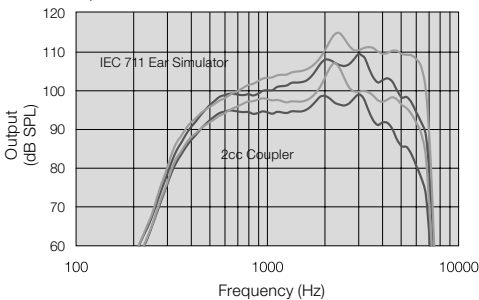

Full-On and Reference Test Gain

Full-On and Reference Test Gain

Telecoil response  
Input level 10 mA/m

Input/Output Response

Measured according to IEC 60 118-0 1983, amendment 1994; at 1.3 V, impedance 6.2 ohms and 23°C on O.E.S. according to IEC711 1981, resp on 2cc according to IEC60118-7 2nd edition 2005 (DIN average calculated at 500 Hz, 1000 Hz and 2000 Hz; HFA average calculated at 1000 Hz, 1600 Hz and 2500 Hz; 0 dB SPL sound pressure equals 20µPa). All measurements without DSP features activated unless indicated otherwise.

■ Open  
■ Closed

**Basic settings:**

Full-on Gain, Reference Test Gain  
MPO = Maximum Peak Output  
Maximum Band Width

**ReSound A/S**  
Lautrupbjerg 7  
DK-2750 Ballerup, Denmark  
Tel.: +45 45 75 11 11  
Fax: +45 45 75 11 19  
www.resound.com