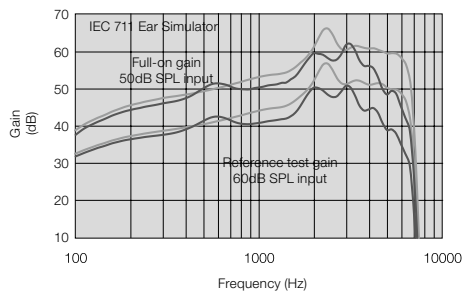

## Technical specifications

		UPS77-DLW Open		UPS77-DLW Closed		
		IEC 60118-0 IEC 711 Ear simulator	IEC 60118-7 ANSI S3.22 2cc coupler	IEC 60118-0 IEC 711 Ear simulator	IEC 60118-7 ANSI S3.22 2cc coupler	
Reference test gain (60 dB SPL input)	1600 Hz/HFA	44	41	47	47	dB
Full-on gain (50 dB SPL input)	Max.	62	51	66	59	dB
	1600 Hz/HFA	53	46	56	52	
Maximum output (90 dB SPL input)	Max.	130	122	134	128	dB SPL
	1600 Hz/HFA	126	118	130	123	
Total harmonic distortion	500Hz	0.2	0.1	0.5	0.4	%
	800 Hz	0.5	0.2	0.6	0.4	
	1600 Hz	0.4	0.5	0.6	0.5	
Telecoil sensitivity (1 mA/m input)	Max.	91	-	94	-	dB SPL
Full-on Telecoil sensitivity @ 1mA/m	1600 Hz / HFA	81	75	84	81	
HFA – SPLIV @ 31.6 mA/m (ANSI)	HFA	-	99	-	106	
Equivalent input noise w/o Noise reduction		23	23	23	22	dB SPL
1/3 Octave Equivalent input noise, w/o Noise reduction		10		10		
Frequency range (DIN 45605/ANSI)		100-6900	100-6770	100-7080	100-6850	Hz
Current drain		1.1	1.2	1.1	1.2	mA

Data in accordance with IEC 60118-0, IEC 60118-7;  
Supply Voltage 1.3 V.

Patents pending

All specifications are subject to change without notice

400310000-CB-14.08-Rev.C

Maximum Output (OSPL 90)

Maximum Output (OSPL 90)

Full-On and Reference Test Gain

Full-On and Reference Test Gain

Telecoil response  
Input level 10 mA/m

Input/Output Response

Measured according to IEC 60 118-0 1983, amendment 1994; at 1.3 V, impedance 6.2 ohms and 23°C on O.E.S. according to IEC711 1981, resp on 2cc according to IEC60118-7 2nd edition 2005 (DIN average calculated at 500 Hz, 1000 Hz and 2000 Hz; HFA average calculated at 1000 Hz, 1600 Hz and 2500 Hz; 0 dB SPL sound pressure equals 20µPa). All measurements without DSP features activated unless indicated otherwise.

■ Open  
■ Closed

**Basic settings:**

Full-on Gain, Reference Test Gain  
MPO = Maximum Peak Output  
Maximum Band Width

**ReSound A/S**  
Lautrupbjerg 7  
DK-2750 Ballerup, Denmark  
Tel.: +45 45 75 11 11  
Fax: +45 45 75 11 19  
www.resound.com