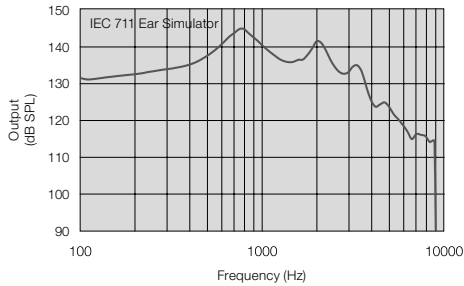

ReSound Up Smart™

Technical specifications

		UPS98-DLW		
		IEC 60118-0 IEC 711 Ear simulator	IEC 60118-7 2cc coupler	
Reference test gain (60 dB SPL input)	1600 Hz/HFA	61	54	dB
Full-on gain (50 dB SPL input)	Max.	86	83	dB
	1600 Hz/HFA	75	69	
Maximum output (90 dB SPL input)	Max.	145	141	dB SPL
	1600 Hz/HFA	136	131	
Total harmonic distortion	500 Hz	3,5	4,0	%
	800 Hz	1,0	0,7	
	1600 Hz	1,2	0,9	
Telecoil sensitivity (1 mA/m input)	Max.	116	-	dB SPL
Full-on telecoil sensitivity @ 1mA/m	HFA	-	116	
HFA-SPLIV Telecoil sensitivity @ 31.6 mA/m(ANSI)	1600 Hz / HFA	106	101	
Equivalent input noise w/o Noise reduction		22	26	dB SPL
1/3 Octave Equivalent input noise, w/o Noise reduction	1600 Hz	9	-	
Frequency range (DIN 45605)		100-5830	100-5860	Hz
Current Drain (Quiescent / Operating)		1,3 / 1,7	1,3 / 3,3	mA

Data in accordance with IEC 60118-0, IEC 60118-7; Supply Voltage 1.3 V.

Maximum Output (OSPL 90)