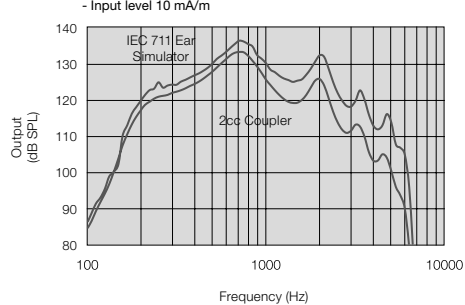

Telecoil response

Patents pending

All specifications are subject to change without notice

400312000-GB-14.08-Rev.C

Worldwide headquarters
ReSound A/S
Lautrupbjerg 7
DK-2750 Ballerup, Denmark
Tel.: +45 45 75 11 11
Fax: +45 45 75 11 19
www.resound.com
CVR no. 55082715

United Kingdom
GN ReSound Ltd.
Kirtlington Business Centre
Portway
Kirtlington
Oxon OX5 3JA
Tel.: +44 1869 352 800
Fax: +44 1869 343 466
www.gnresound.co.uk

Australia
GN ReSound Pty. Ltd.
Unit R1 Regent Park Estate
391 Park Road
Regent Park NSW 2143
Tel.: 02 9743 9707
Fax: 02 9743 7472
Free call number: 1800 658 955
www.gnresound.com.au

New Zealand
GN ReSound (NZ) Ltd.
Ground Floor, North Entrance
4 Fred Thomas Drive
Takapuna
Auckland, 0622
Tel.: (free) 0800 900 126
Fax: (free) 0800 007 695
www.gnresound.co.nz

ReSound

rediscover hearing