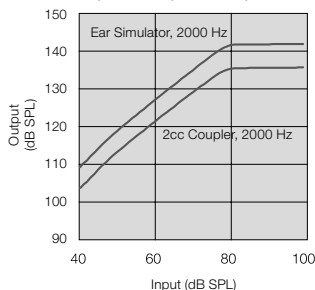

Input/Output Response