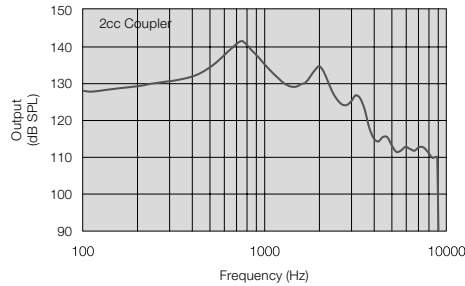

Maximum Output (OSPL 90)

Notes:
O.E.S. = Occluded Ear Simulator
2cc = 2 cm³ coupler
Pi = Acoustic input signal

Basic settings:
Full-on Gain, Reference Test Gain
MPO = Maximum Peak Output
Maximum Band Width