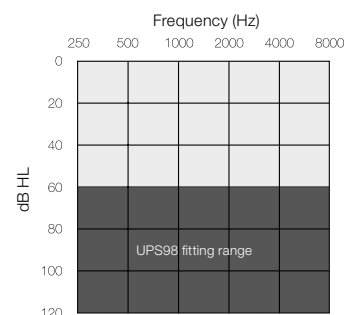

○ Basic
⊙ Advanced
● Ultimate

Fitting Range

ReSound Up Smart is compatible with iPhone 5s, iPhone 5c, iPhone 5, iPad Air, iPad (4th generation), iPad mini with Retina display, iPad mini and iPod touch (5th generation) using iOS 7.X or later. Apple, the Apple logo, iPhone, iPad and iPod touch are trademarks of Apple Inc., registered in the U.S. and other countries.

ReSound

rediscover hearing