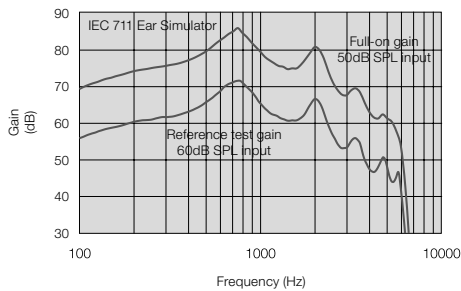

## Technical specifications

		UPS98-DLW		
		IEC 60118-0 IEC 711 Ear simulator	IEC 60118-7 2cc coupler	
Reference test gain (60 dB SPL input)	1600 Hz/HFA	61	54	dB
Full-on gain (50 dB SPL input)	Max.	86	83	dB
	1600 Hz/HFA	75	69	
Maximum output (90 dB SPL input)	Max.	145	141	dB SPL
	1600 Hz/HFA	136	131	
Total harmonic distortion	500 Hz	3,5	4,0	%
	800 Hz	1,0	0,7	
	1600 Hz	1,2	0,9	
Telecoil sensitivity (1 mA/m input)	Max.	116	-	dB SPL
Full-on telecoil sensitivity @ 1mA/m	HFA	-	116	
HFA-SPLIV Telecoil sensitivity @ 31.6 mA/m(ANSI)	1600 Hz / HFA	106	101	
Equivalent input noise w/o Noise reduction		22	26	dB SPL
1/3 Octave Equivalent input noise, w/o Noise reduction	1600 Hz	9	-	
Frequency range (DIN 45605)		100-5830	100-5860	Hz
Current Drain (Quiescent / Operating)		1,3 / 1,7	1,3 / 3,3	mA

Data in accordance with IEC 60118-0, IEC 60118-7; Supply Voltage 1.3 V.

Maximum Output (OSPL 90)

Maximum Output (OSPL 90)

**Notes:**  
O.E.S. = Occluded Ear Simulator  
2cc = 2 cm<sup>3</sup> coupler  
Pi = Acoustic input signal

**Basic settings:**  
Full-on Gain, Reference Test Gain  
MPO = Maximum Peak Output  
Maximum Band Width

Full-On and Reference Test Gain

Full-On and Reference Test Gain

Measured according to IEC 60118-0 1983, amendment 1994; at 1.3 V, impedance 6.2 ohms and 23°C on O.E.S. according to IEC711 1981, resp on 2cc according to IEC60118-7 2nd edition 2005 (DIN average calculated at 500 Hz, 1000 Hz and 2000 Hz; HFA average calculated at 1000 Hz, 1600 Hz and 2500 Hz; 0 dB SPL sound pressure equals 20µPa). All measurements without DSP features activated unless indicated otherwise.