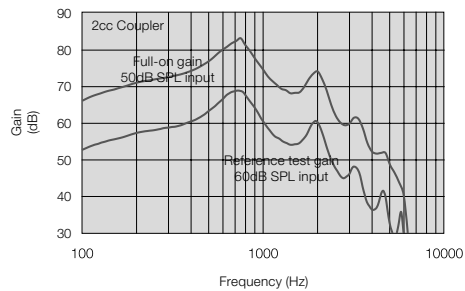

Data in accordance with IEC 60118-0, IEC 60118-7; Supply Voltage 1.3 V.

Maximum Output (OSPL 90)

Maximum Output (OSPL 90)

**Notes:**  
O.E.S. = Occluded Ear Simulator  
2cc = 2 cm<sup>3</sup> coupler  
Pi = Acoustic input signal

**Basic settings:**  
Full-on Gain, Reference Test Gain  
MPO = Maximum Peak Output  
Maximum Band Width

Full-On and Reference Test Gain

Full-On and Reference Test Gain

Measured according to IEC 60118-0 1983, amendment 1994; at 1.3 V, impedance 6.2 ohms and 23°C on O.E.S. according to IEC711 1981, resp on 2cc according to IEC60118-7 2nd edition 2005 (DIN average calculated at 500 Hz, 1000 Hz and 2000 Hz; HFA average calculated at 1000 Hz, 1600 Hz and 2500 Hz; 0 dB SPL sound pressure equals 20µPa). All measurements without DSP features activated unless indicated otherwise.